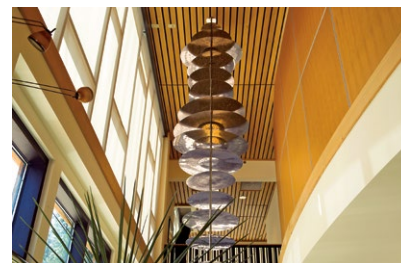

9 ICICLE CREEK CENTER FOR THE ARTS

Title: The Kingstones
Artist: Richard Beyer
Medium: Cast aluminum
Location: Snowy Owl Theater patio

Title: TSURARA (Icicle in Japanese)
Artist: Gerard Tsutakawa
Medium: Polished stainless steel flat sheets and tubing
Location: Snowy Owl Theater lobby

Title: Snowy Owl
Artist: Damian Browne
Medium: Local granite
Location: Snowy Owl Theater patio

10 TADPOLE MEETING ROOM

Title: Epilogue? No! A Warning
Artist: Acbley ©1986
Medium: Acrylic

Sleeping Lady Profile
Artist: Mara Bohman
Medium: Watercolor